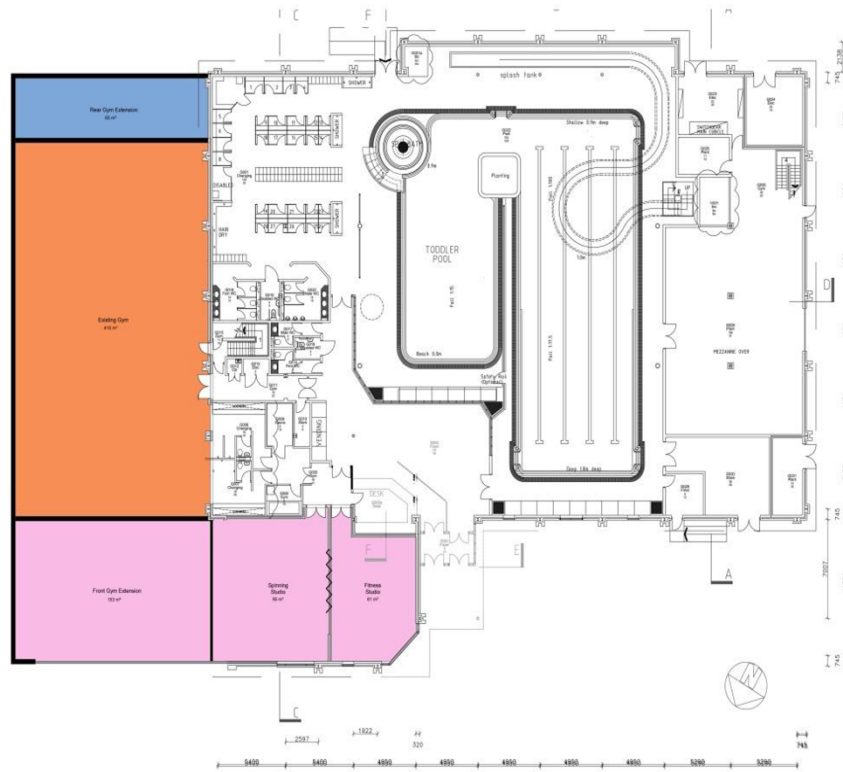

Appendix 1 – Langley Leisure Centre

- Existing fitness suite to be re-decorated (ceiling, floor and walls) and opened at each end to new fitness suite extension
- New single storey fitness suite extension - roof to be pitched and to link in with existing gym roof
- New single storey fitness suite extension with flat roof

132 Tot. Car Park Spaces