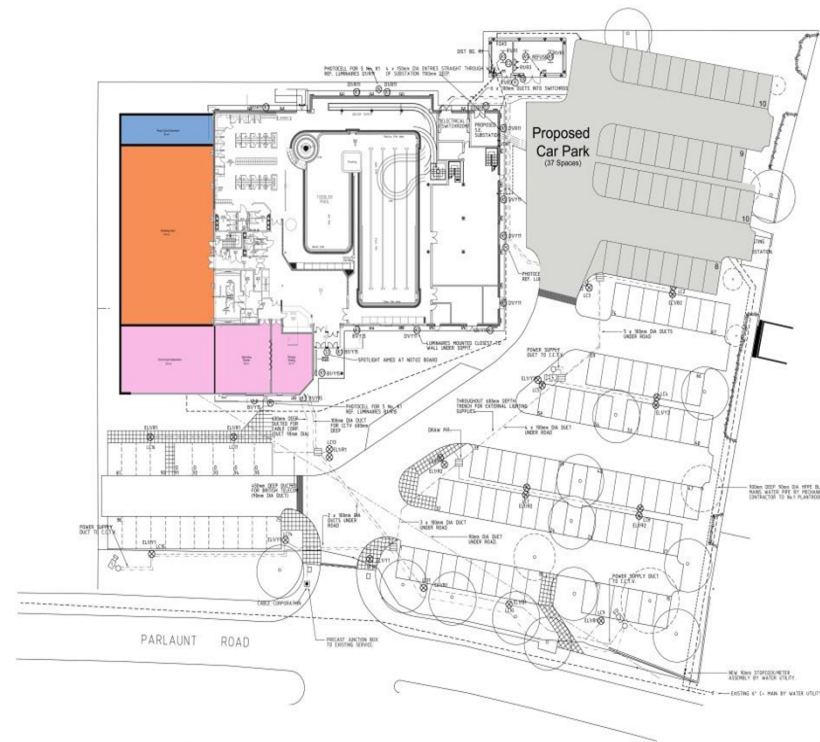

Appendix 1 – Langley Leisure Centre

- Existing fitness suite to be re-decorated (ceiling, floor and walls) and opened at each end to new fitness suite extension
- New single storey fitness suite extension - roof to be pitched and to link in with existing gym roof
- New single storey fitness suite extension with flat roof

132 Tot. Car Park Spaces